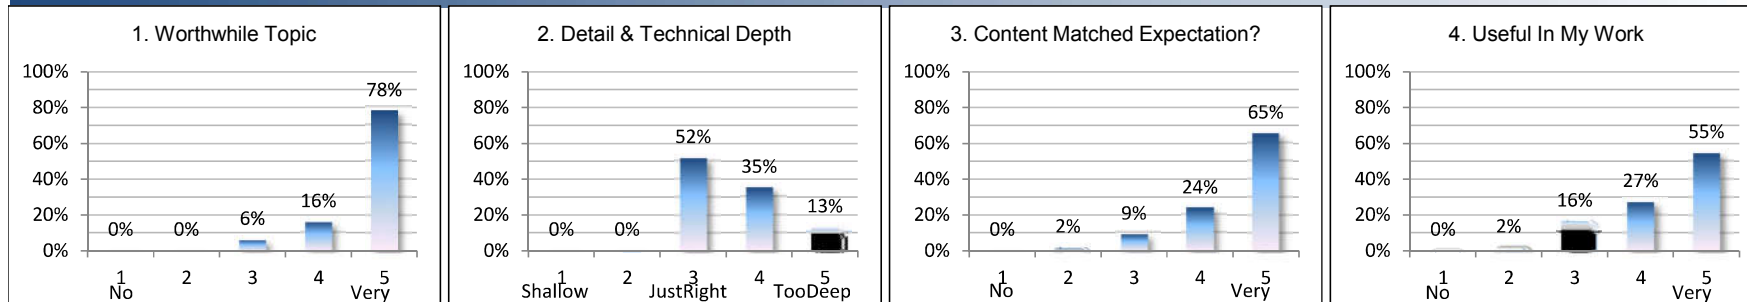

S.13 Input Filter Interactions with Switching Regulators
 Christophe Basso

Total Attendees: 108

Total Survey Responses: 57 (52.8%)

Content

Presentation

Visuals and Handouts

Visuals and Handouts

Overall Rating

S.13 Input Filter Interactions with Switching Regulators

Christophe Basso

Total Attendees: 108

Comparison with All APEC2017 Seminars

Total Survey Responses: 57 (52.8%)

Content

Presentation

Visuals and Handouts