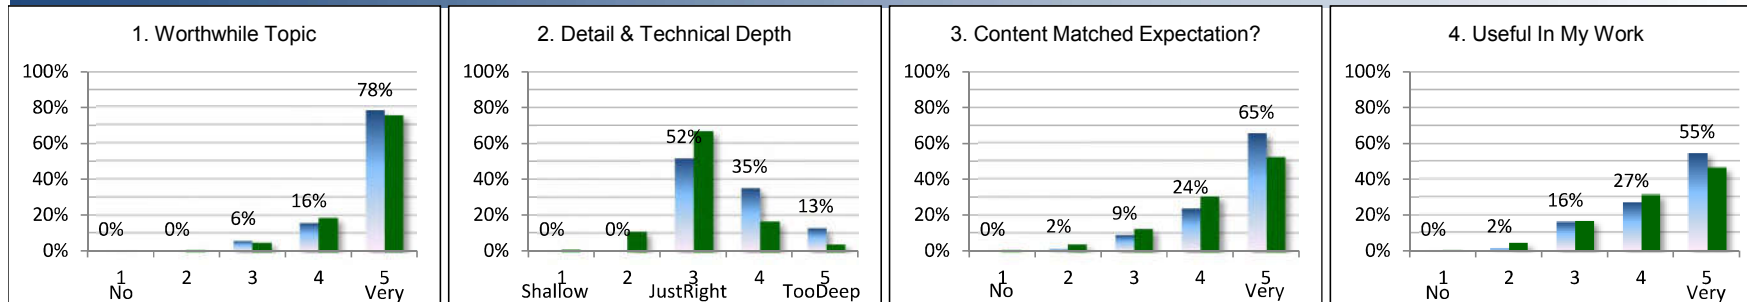

S.13 Input Filter Interactions with Switching Regulators
 Christophe Basso

Total Attendees: 108

Total Survey Responses: 57 (52.8%)

Content

Presentation

Visuals and Handouts

Visuals and Handouts

Overall Rating

S.13 Input Filter Interactions with Switching Regulators

Christophe Basso

Total Attendees: 108

Comparison with All APEC2017 Seminars

Total Survey Responses: 57 (52.8%)

Content

Presentation

Visuals and Handouts

Visuals and Handouts

Overall Rating