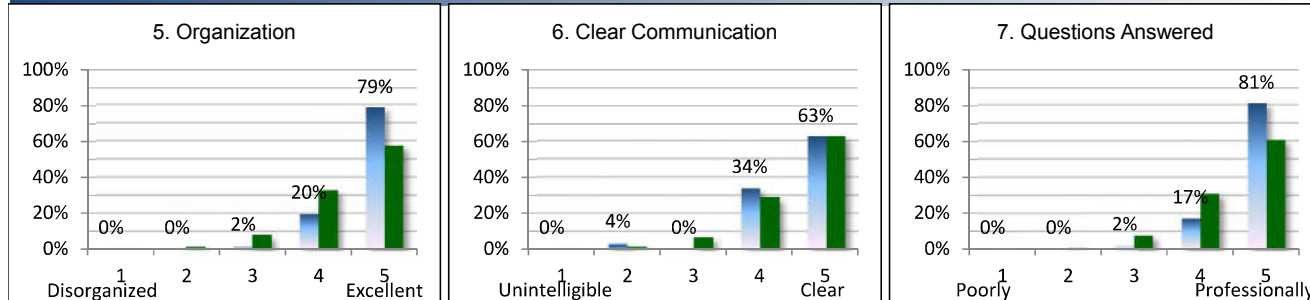

S.13 Input Filter Interactions with Switching Regulators
 Christophe Basso

Total Attendees: 108

Total Survey Responses: 57 (52.8%)

Content

Presentation

Visuals and Handouts

Visuals and Handouts

Overall Rating

S.13 Input Filter Interactions with Switching Regulators

Christophe Basso

Total Attendees: 108

Comparison with All APEC2017 Seminars

Total Survey Responses: 57 (52.8%)

Content

Presentation

Visuals and Handouts

Visuals and Handouts

Overall Rating