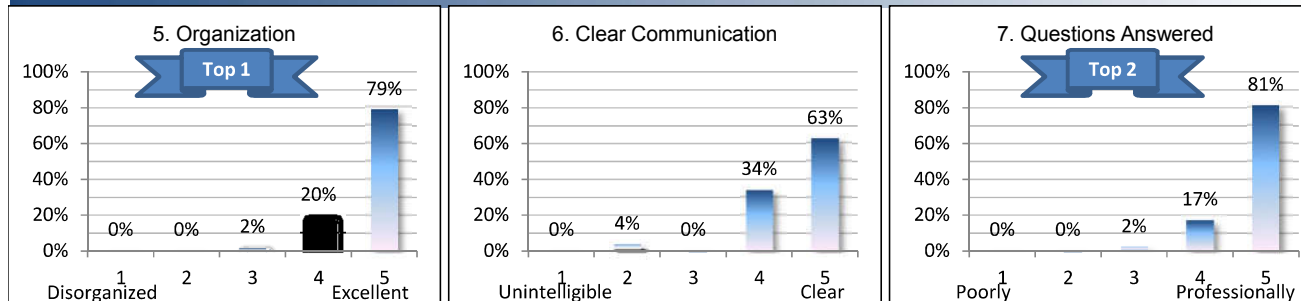

S.13 Input Filter Interactions with Switching Regulators
 Christophe Basso

Total Attendees: 108

Total Survey Responses: 57 (52.8%)

Content

Presentation

Visuals and Handouts

Visuals and Handouts

Overall Rating

S.13 Input Filter Interactions with Switching Regulators

Christophe Basso

Total Attendees: 108

Comparison with All APEC2017 Seminars

Total Survey Responses: 57 (52.8%)

Content

Presentation

Visuals and Handouts