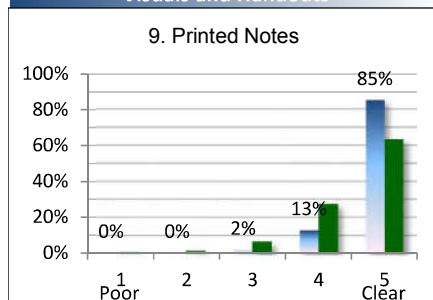

S.13 Input Filter Interactions with Switching Regulators
 Christophe Basso

Total Attendees: 108

Total Survey Responses: 57 (52.8%)

Content

Presentation

Visuals and Handouts

Visuals and Handouts

Overall Rating

S.13 Input Filter Interactions with Switching Regulators

Christophe Basso

Total Attendees: 108

Comparison with All APEC2017 Seminars

Total Survey Responses: 57 (52.8%)

Content

Presentation

Visuals and Handouts

Visuals and Handouts

Overall Rating