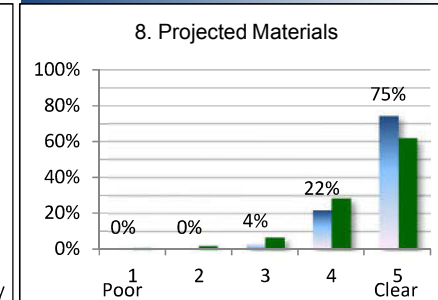

S.13 Input Filter Interactions with Switching Regulators
 Christophe Basso

Total Attendees: 108

Total Survey Responses: 57 (52.8%)

Content

Presentation

Visuals and Handouts

Visuals and Handouts

Overall Rating

S.13 Input Filter Interactions with Switching Regulators

Christophe Basso

Total Attendees: 108

Comparison with All APEC2017 Seminars

Total Survey Responses: 57 (52.8%)

Content

Presentation

Visuals and Handouts

Visuals and Handouts

Overall Rating