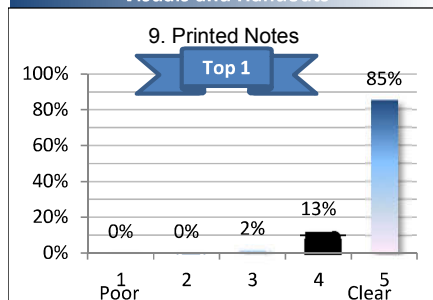

S.13 Input Filter Interactions with Switching Regulators
 Christophe Basso

Total Attendees: 108

Total Survey Responses: 57 (52.8%)

Content

Presentation

Visuals and Handouts

Visuals and Handouts

Overall Rating

S.13 Input Filter Interactions with Switching Regulators

Christophe Basso

Total Attendees: 108

Comparison with All APEC2017 Seminars

Total Survey Responses: 57 (52.8%)

Content

Presentation

Visuals and Handouts