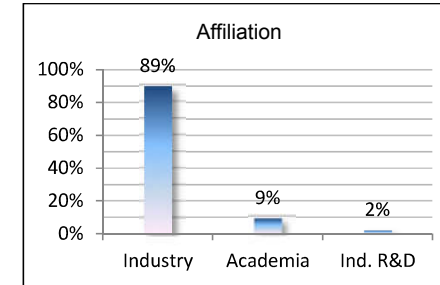

S.13 Input Filter Interactions with Switching Regulators
 Christophe Basso

Total Attendees: 108

Total Survey Responses: 57 (52.8%)

Content

Presentation

Visuals and Handouts

Visuals and Handouts

Overall Rating

S.13 Input Filter Interactions with Switching Regulators

Christophe Basso

Total Attendees: 108

Comparison with All APEC2017 Seminars

Total Survey Responses: 57 (52.8%)

Content

Presentation

Visuals and Handouts