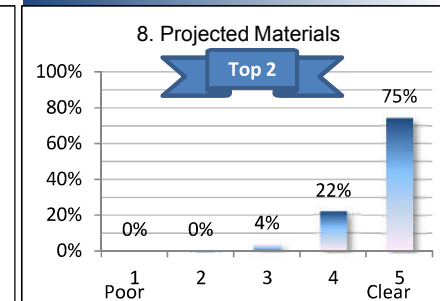

S.13 Input Filter Interactions with Switching Regulators
 Christophe Basso

Total Attendees: 108

Total Survey Responses: 57 (52.8%)

Content

Presentation

Visuals and Handouts

Visuals and Handouts

Overall Rating

S.13 Input Filter Interactions with Switching Regulators

Christophe Basso

Total Attendees: 108

Comparison with All APEC2017 Seminars

Total Survey Responses: 57 (52.8%)

Content

Presentation

Visuals and Handouts