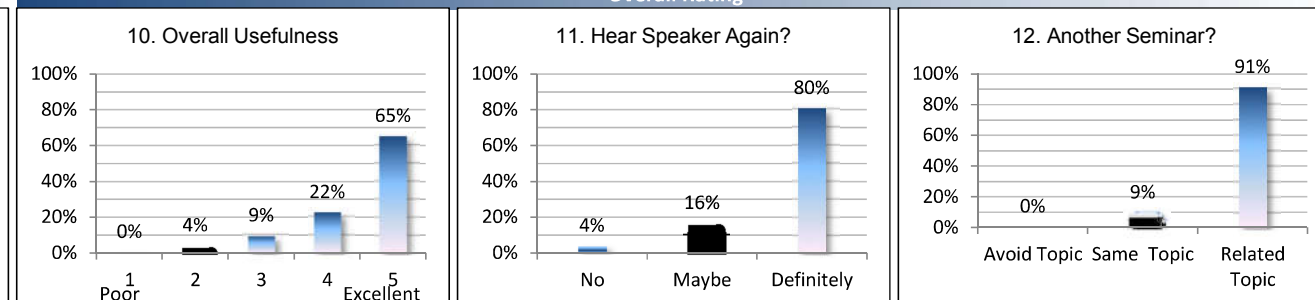

S.13 Input Filter Interactions with Switching Regulators
 Christophe Basso

Total Attendees: 108

Total Survey Responses: 57 (52.8%)

Content

Presentation

Visuals and Handouts

Visuals and Handouts

Overall Rating

S.13 Input Filter Interactions with Switching Regulators

Christophe Basso

Total Attendees: 108

Comparison with All APEC2017 Seminars

Total Survey Responses: 57 (52.8%)

Content

Presentation

Visuals and Handouts