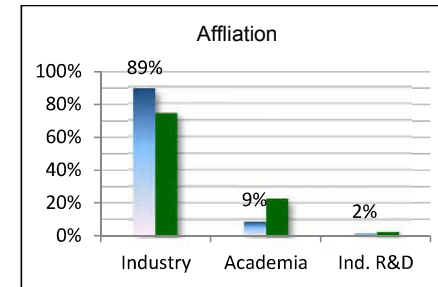

S.13 Input Filter Interactions with Switching Regulators
 Christophe Basso

Total Attendees: 108

Total Survey Responses: 57 (52.8%)

Content

Presentation

Visuals and Handouts

Visuals and Handouts

Overall Rating

S.13 Input Filter Interactions with Switching Regulators

Christophe Basso

Total Attendees: 108

Comparison with All APEC2017 Seminars

Total Survey Responses: 57 (52.8%)

Content

Presentation

Visuals and Handouts